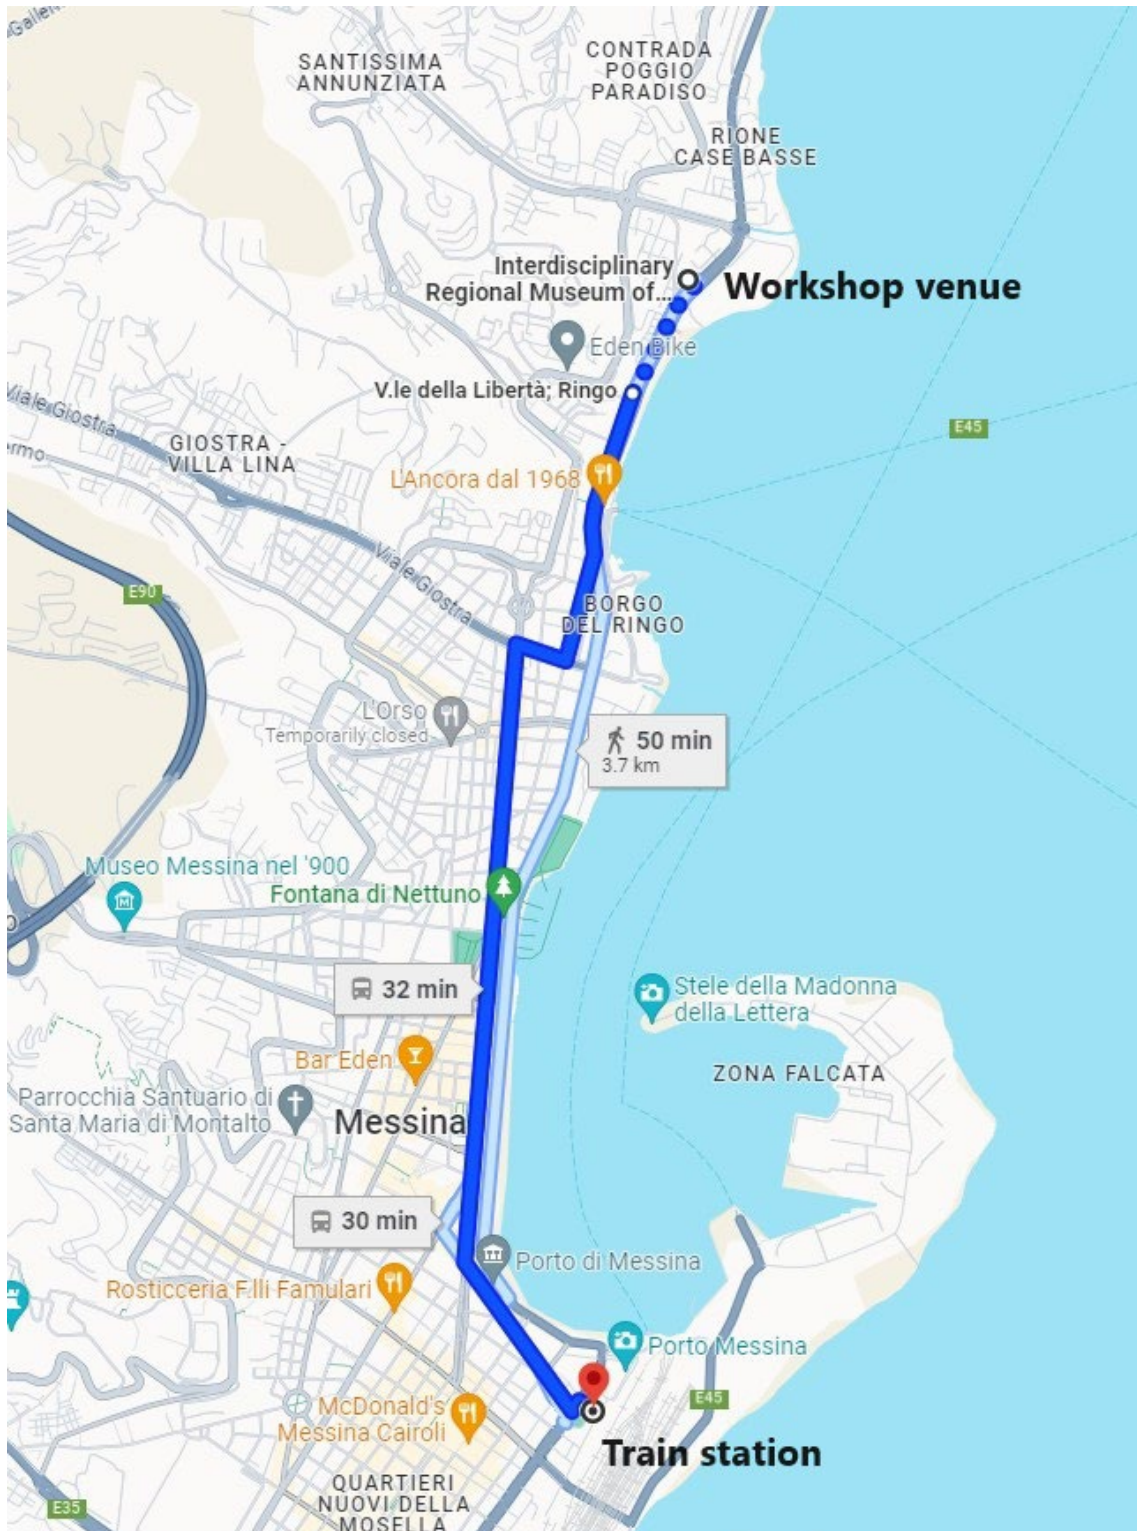

From the Station to the Workshop venue

Participants can take:

- the tram (line 28 – “Ringo” stop) or
- the bus (line 1 – “V.le della Libertà; Museo” stop)

Tram and Bus Timetable

From the Workshop location to the Social Dinner venue

The Social Dinner will be held at the [Associazione Motonautica e Velica Peloritana](#)

(an 8-minute walk from the workshop venue)

City centre